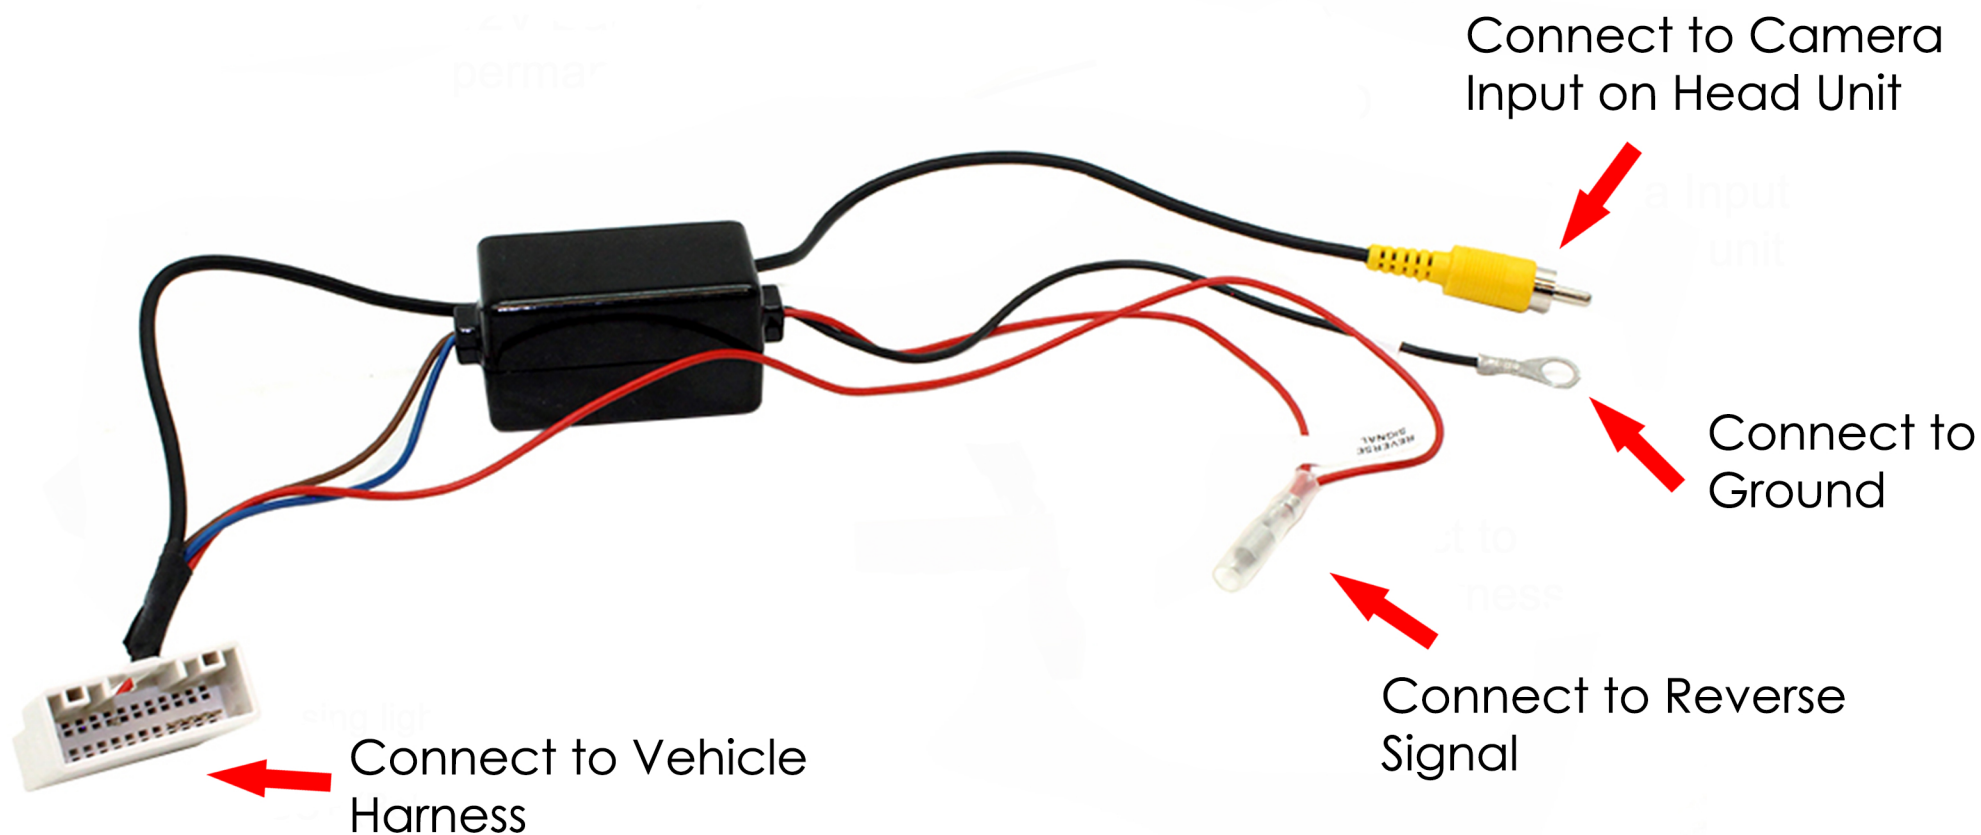

CAM-NS1-RT

OEM Reverse Camera Retention

Blue V
Yellow
Black wire
Yellow wire - Connect to ver
Yellow wire - Connect to