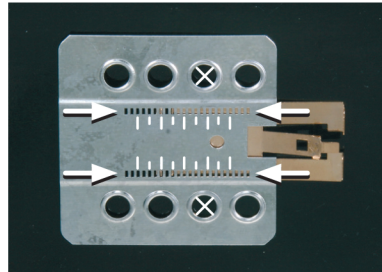

### • Hyundai Sante Fe 2005-2006

Compatible with double DIN devices

#### Double DIN Kit contents

- (1) Metal Frame
- (2) Installation Kit
- (3) Trim Frame

(Beispielabbildung)

(Beispielabbildung)

Mount the metal brackets with the double DIN head unit

*The position of the copper coloured holder can be adjusted to your needs for perfect fit. (see sample)*