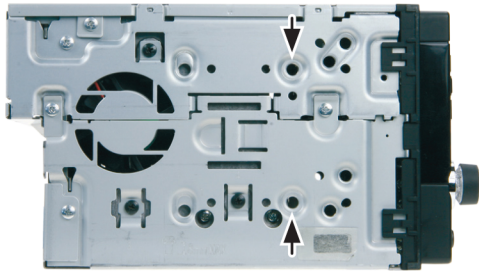

## Installation Manual Double DIN Kit

standard: CT23HY01A  
colour: black

### • Hyundai Sante Fe 2005-2006

Compatible with double DIN devices

#### Double DIN Kit contents

- (1) Metal Frame
- (2) Installation Kit
- (3) Trim Frame

(Beispielabbildung)

(Beispielabbildung)

Mount the metal brackets with the double DIN head unit

*The position of the copper coloured holder can be adjusted to your needs for perfect fit. (see sample)*