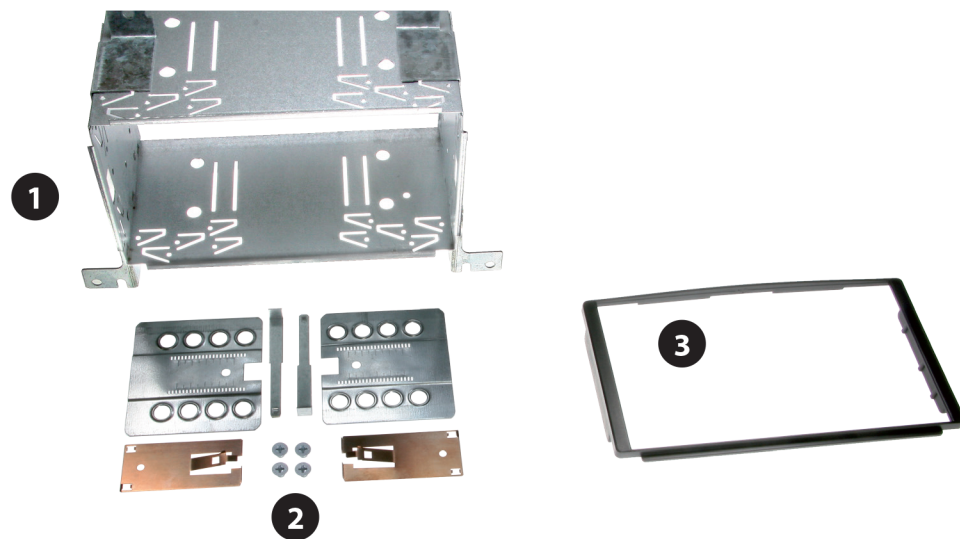

## Installation Manual Double DIN Kit

standard: CT23HY01A  
colour: black

### • Hyundai Sante Fe 2005-2006

Compatible with double DIN devices

#### Double DIN Kit contents

- (1) Metal Frame
- (2) Installation Kit
- (3) Trim Frame

(Beispielabbildung)

(Beispielabbildung)

Mount the metal brackets with the double DIN head unit

*The position of the copper coloured holder can be adjusted to your needs for perfect fit. (see sample)*