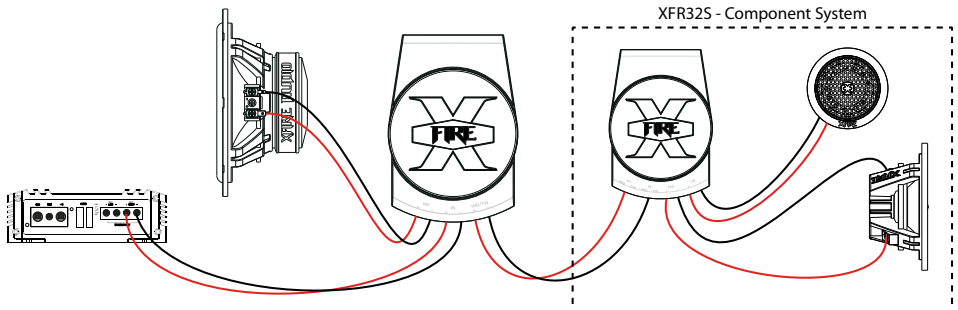

Reference Audio Redefined

Introduction

Congratulations on purchasing one of the finest autosound loudspeaker component systems available today. XFRS Series Components are forged from rigorous pursuits of exceptional sound, strength, performance, and style. With our relentless pride and passion combined with 30 plus years of experience in the 12 volt industry we are proud to welcome you to the XFIRE AUDIO family.

It's Your Music, It's Your Style, It's Your Life, AMPLIFIED!

Purchase and serial number information. Record your new **XFIRE AUDIO** product information for future reference.

Purchase date	
Retailer	
Model #	
Serial #	

Welcome to **XFIRE AUDIO** "The New Breed Of Mobile Audio".

Features

XFRS Series Components redefine the boundaries of sonic euphoria with lush, crystal clear image and dynamics the way music was intended to be heard.

- Specially formulated carbon-paper composite cone coupled with KSV voice coil
- Shallow mount 6.5" mid-bass with cast aluminum chassis and brushed aluminum gasket
- Ferrite motor structure with polished chrome backplates
- Butyl rubber surround
- XFIRE molded motor cover

XFRS Series Components; Reference Audio Redefined, Hear What You've Been Missing!

Wiring diagram