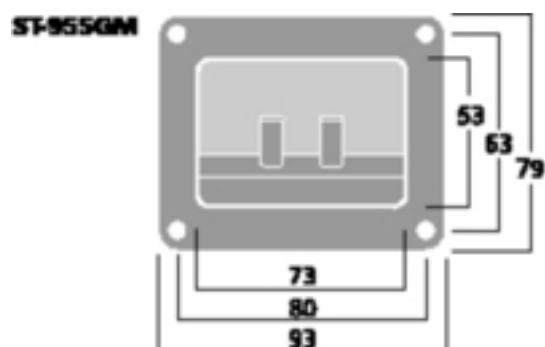

ST-955GM - LS-Screw Connector

Speaker terminal Square, with gold-plated all-metal connectors, for screwing as well as for 4mm banana plugs.